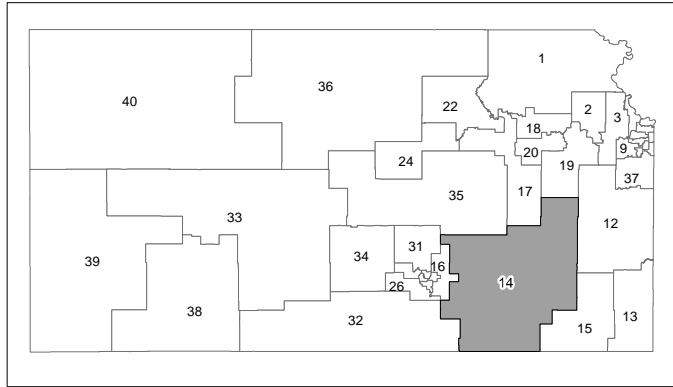

Senate District 14

Chautauqua, Coffey, Elk, Greenwood, Wilson and Woodson Counties

Butler County: Cities: Cassoday, Douglass, El Dorado, Elbing, Latham, Leon, Potwin, Rosalia and Towanda;

Townships: Augusta(part), Bloomington, Chelsea, Clay, Clifford, Douglass, El Dorado, Fairmount, Fairview, Glencoe, Hickory, Lincoln, Little Walnut, Logan, Milton(part), Murdock(part), Plum Grove, Prospect, Rock Creek, Rosalia, Spring, Sycamore, Towanda, Union and Walnut

Cowley County: Cities: Atlanta, Burden, Cambridge, Dexter, Udall and Winfield(part);

Townships: Bolton(part), Cedar, Dexter, Fairview, Grant, Harvey, Liberty, Maple, Ninnescah, Omnia, Otter, Richland, Rock Creek, Salem, Sheridan, Silver Creek, Silverdale(part), Spring Creek, Tisdale, Walnut(part) and Windsor

Labette County: Township: Osage(part)

Montgomery County: City: Elk City;

Townships: Louisburg(part) and Rutland(part)

Legend

- District
- City & District Boundary
- County
- City Limits
- Highways
- Streets