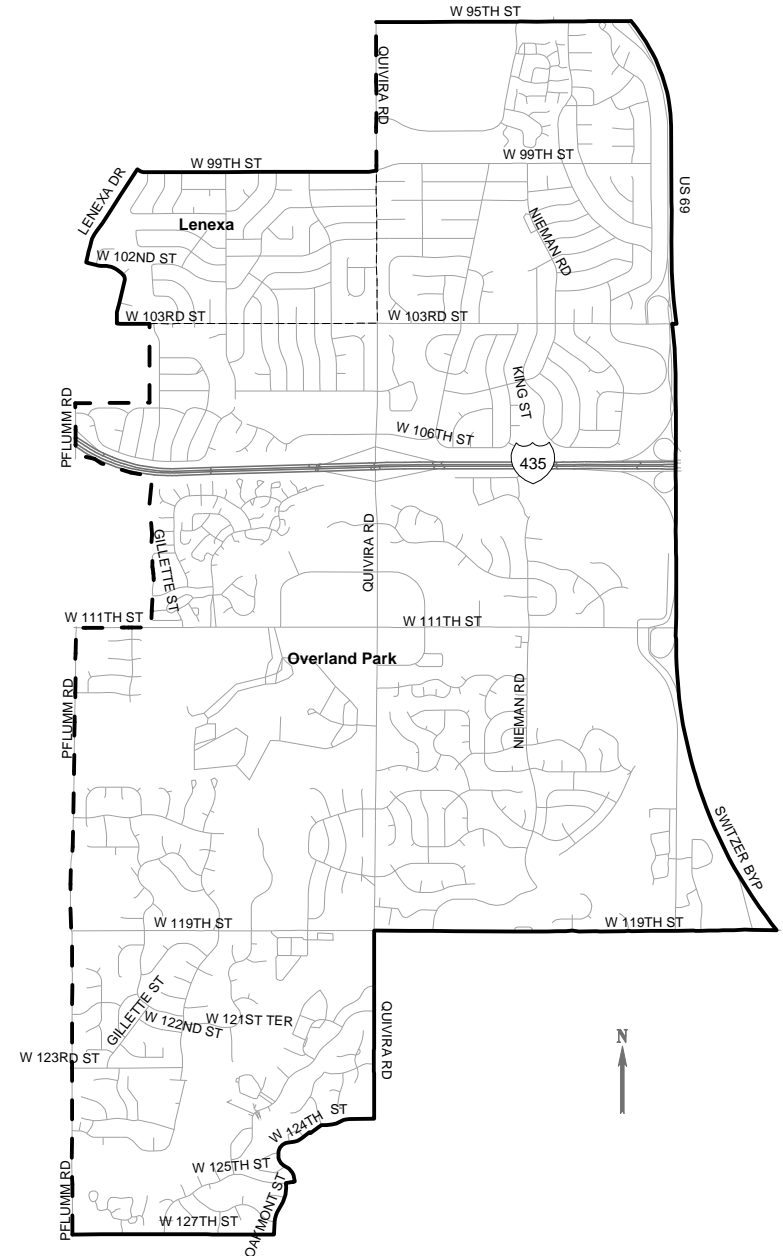

House District 16

Johnson County: Cities: Lenexa (part) and Overland Park (part)

Legend

- District
- - - City & District Boundary
- - - County
- - - City Limits
- == Highways
- Streets