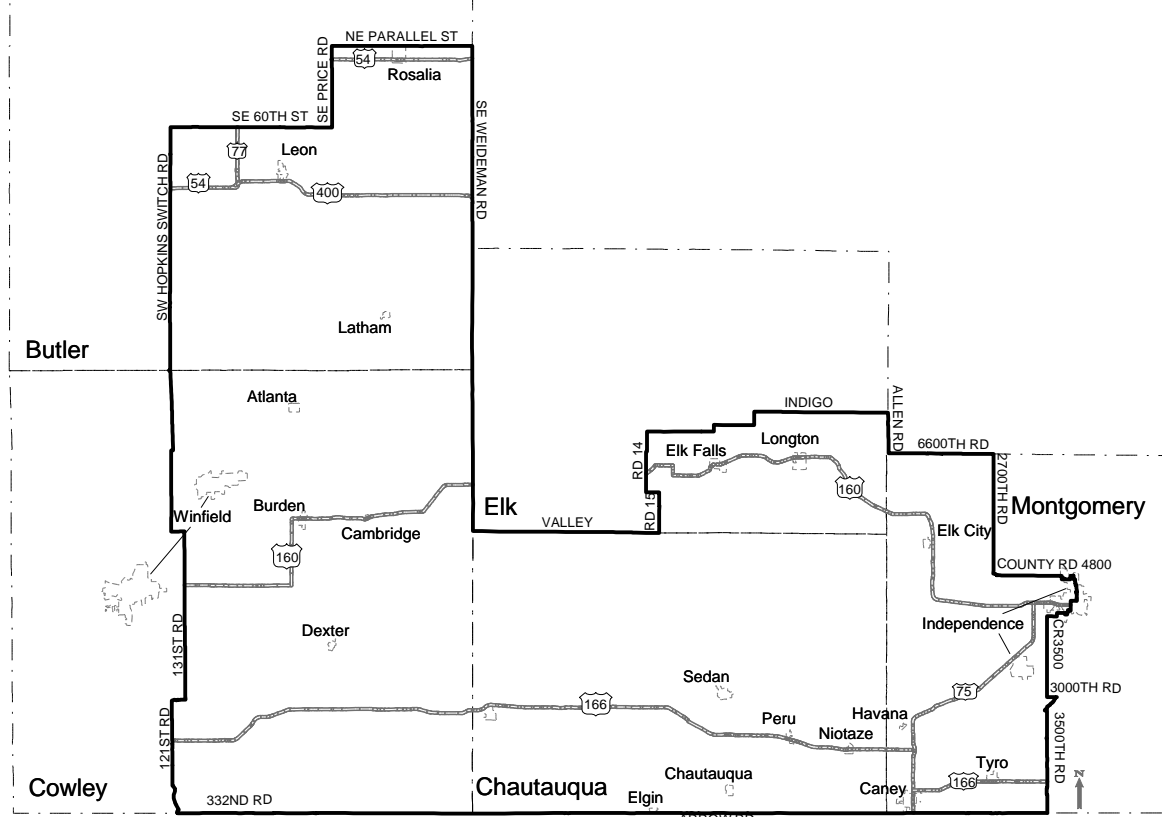

House District 12

Chautauqua County

Butler County: Cities: Latham, Leon, and Rosalia;

Townships: Augusta (part), Bloomington, Clay, Glencoe, Hickory, Little Walnut, Logan, Prospect (part), Rock Creek, Rosalia (part), Spring, and Union

Cowley County: Cities: Atlanta, Burden, Cambridge, Dexter, and Winfield (part);

Townships: Bolton (part), Cedar, Dexter, Grant, Harvey, Liberty, Omnia, Otter, Richland, Salem, Sheridan, Silver Creek, Silverdale (part), Spring Creek, Tisdale, and Windsor

Elk County: Cities: Elk Falls, and Longton; Townships: Elk Falls, Longton, and Oak Valley

Montgomery County: Cities: Caney, Elk City, Havana, Independence (part), and Tyro;

Townships: Caney, Fawn Creek (part), Independence (part), Louisburg, Rutland, and Sycamore (part)

Legend

- District
- - - City & District Boundary
- County
- - - City Limits
- Highways
- Streets