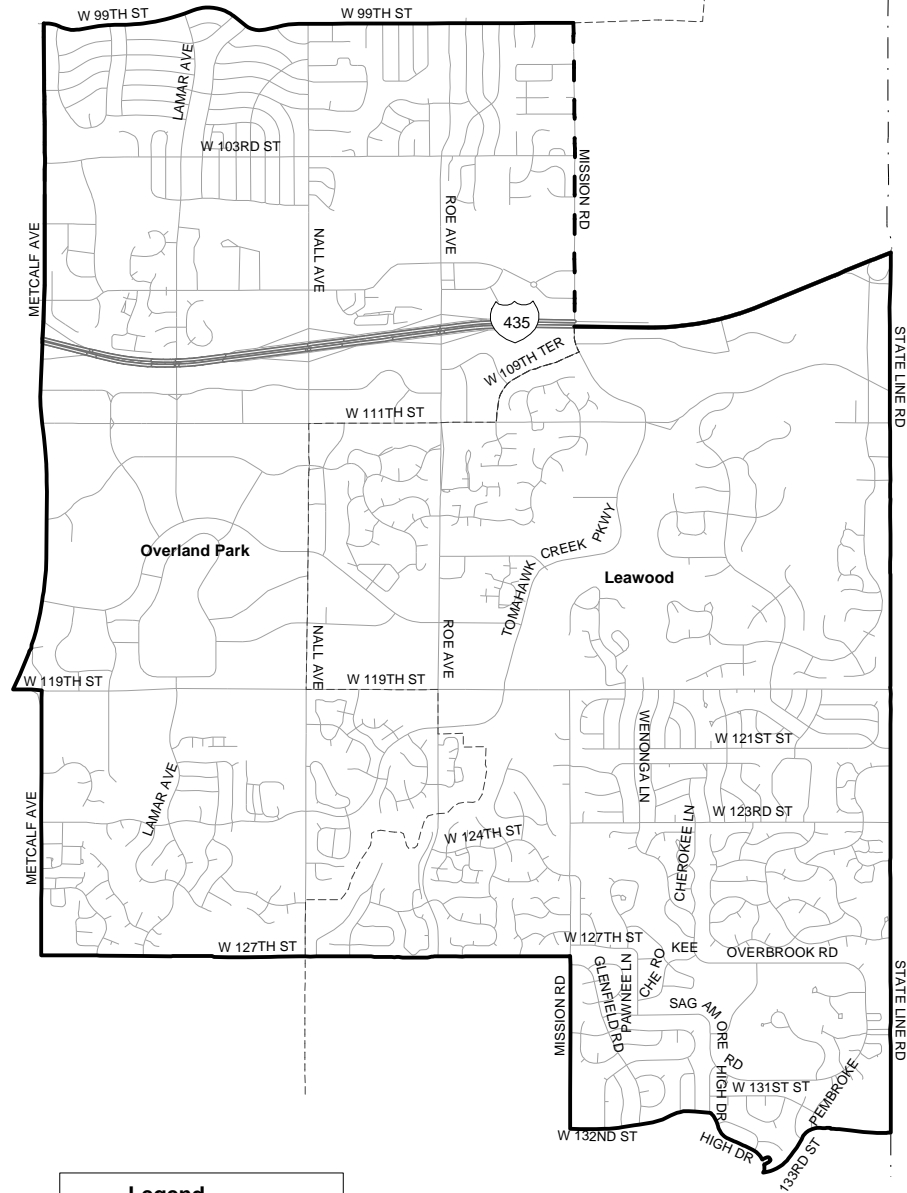

# House District 20

Johnson County: Cities: Leawood (part) and Overland Park (part)

**Legend**

- District
- City & District Boundary
- County
- City Limits
- Highways
- Streets