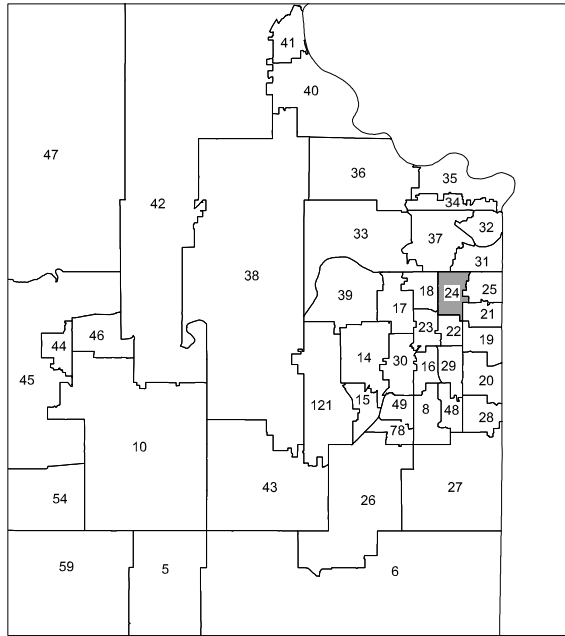

House District 24

Johnson County: Cities: Merriam, Mission (part), and Overland Park (part)

Johnson