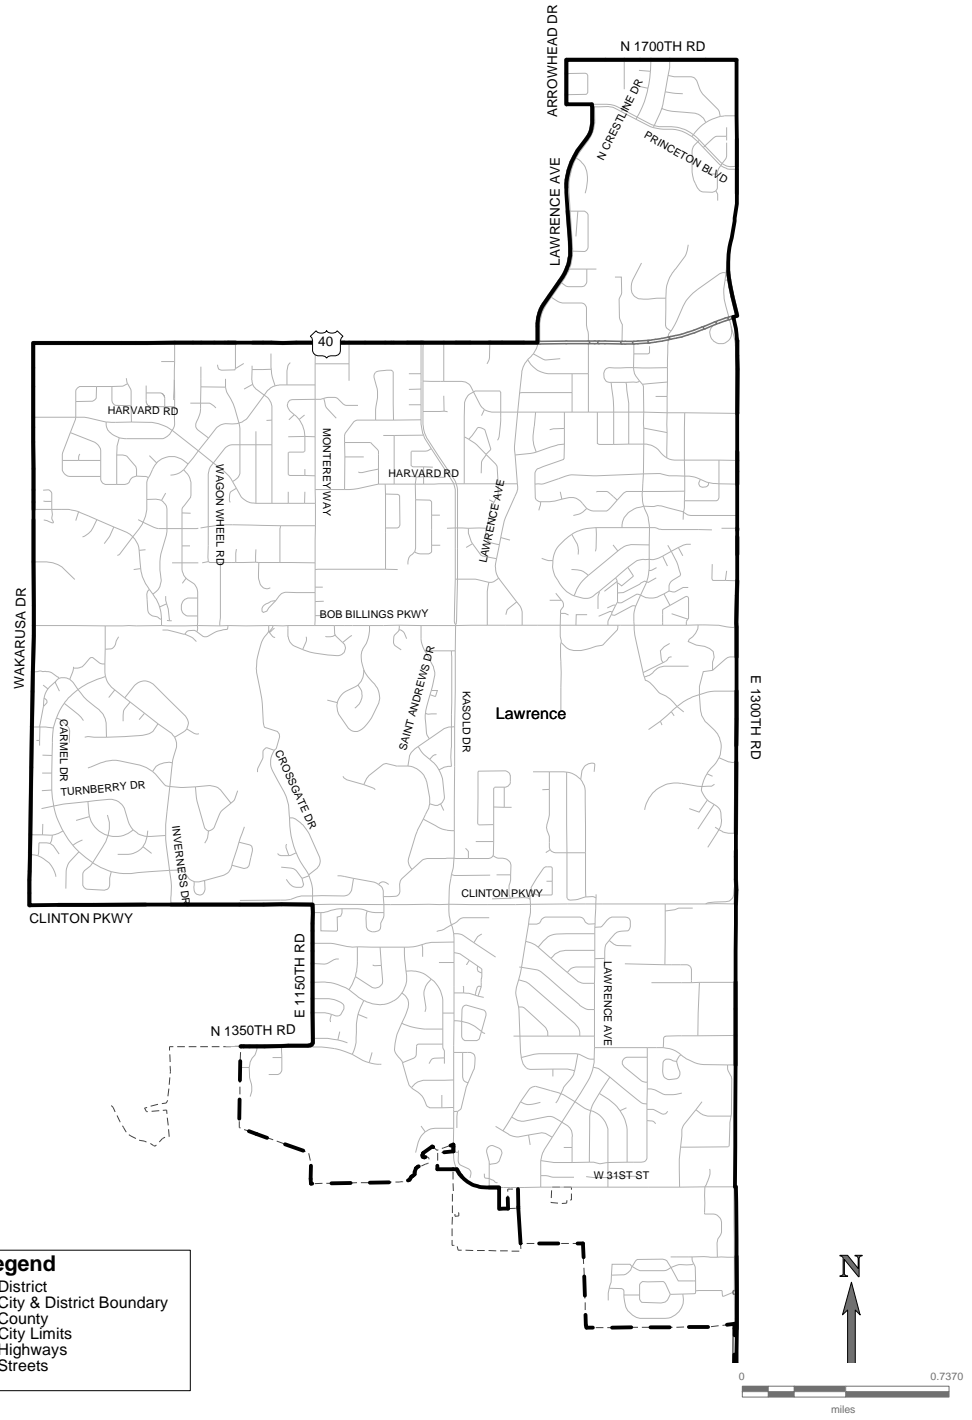

# House District 44

Douglas County: City: Lawrence(part);  
Township: Wakarusa(part)

**Legend**

- District
- - - City & District Boundary
- County
- City Limits
- == Highways
- Streets