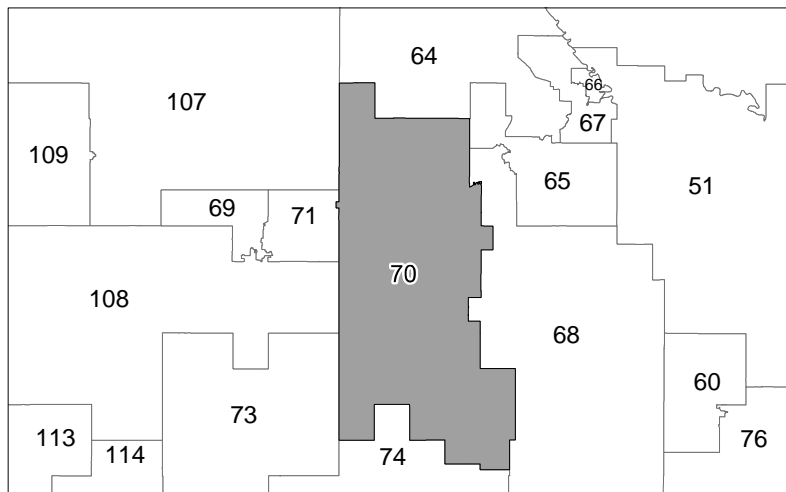

House District 70

Clay County: City: Longford;

Township: Chapman

Dickinson County: Cities: Abilene, Carlton, Chapman, Detroit, Enterprise, Hope, Manchester, Solomon(part), Talmage and Woodbine;

Townships: Banner, Buckeye, Center, Cheever, Flora, Fragrant Hill, Garfield, Grant, Hayes, Holland, Hope, Jefferson, Liberty, Lincoln, Logan, Lyon(part), Newbern, Noble, Ridge, Rinehart, Sherman, Union, Wheatland and Willowdale

Marion County: Cities: Durham, Lehigh, Lincolnville, Lost Springs, Marion, Ramona and Tampa;

Townships: Blaine, Centre, Clark, Clear Creek, Colfax, Durham Park, Gale, Grant, Lehigh, Logan, Lost Springs and Moore

Legend

- District
- - - City & District Boundary
- County
- City Limits
- == Highways
- Streets