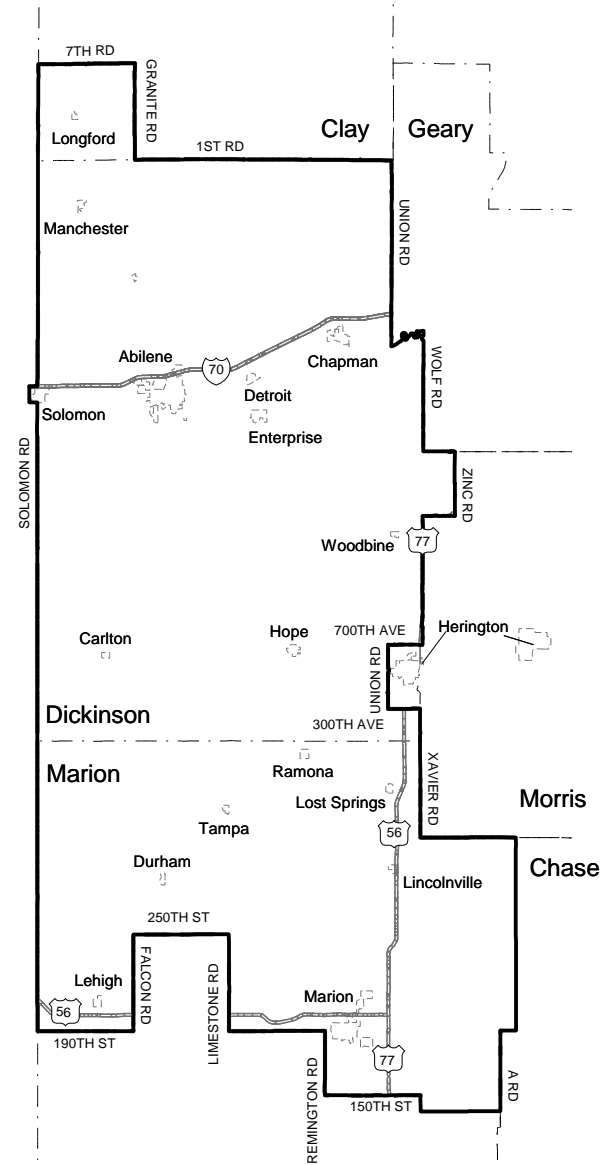

House District 70

Clay County: City: Longford;

Township: Chapman

Dickinson County: Cities: Abilene, Carlton, Chapman, Detroit, Enterprise, Hope, Manchester, Solomon(part), Talmage and Woodbine;

Townships: Banner, Buckeye, Center, Cheever, Flora, Fragrant Hill, Garfield, Grant, Hayes, Holland, Hope, Jefferson, Liberty, Lincoln, Logan, Lyon(part), Newbern, Noble, Ridge, Rinehart, Sherman, Union, Wheatland and Willowdale

Marion County: Cities: Durham, Lehigh, Lincolnville, Lost Springs, Marion, Ramona and Tampa;

Townships: Blaine, Centre, Clark, Clear Creek, Colfax, Durham Park, Gale, Grant, Lehigh, Logan, Lost Springs and Moore

Legend

- District
- - - City & District Boundary
- County
- City Limits
- == Highways
- Streets