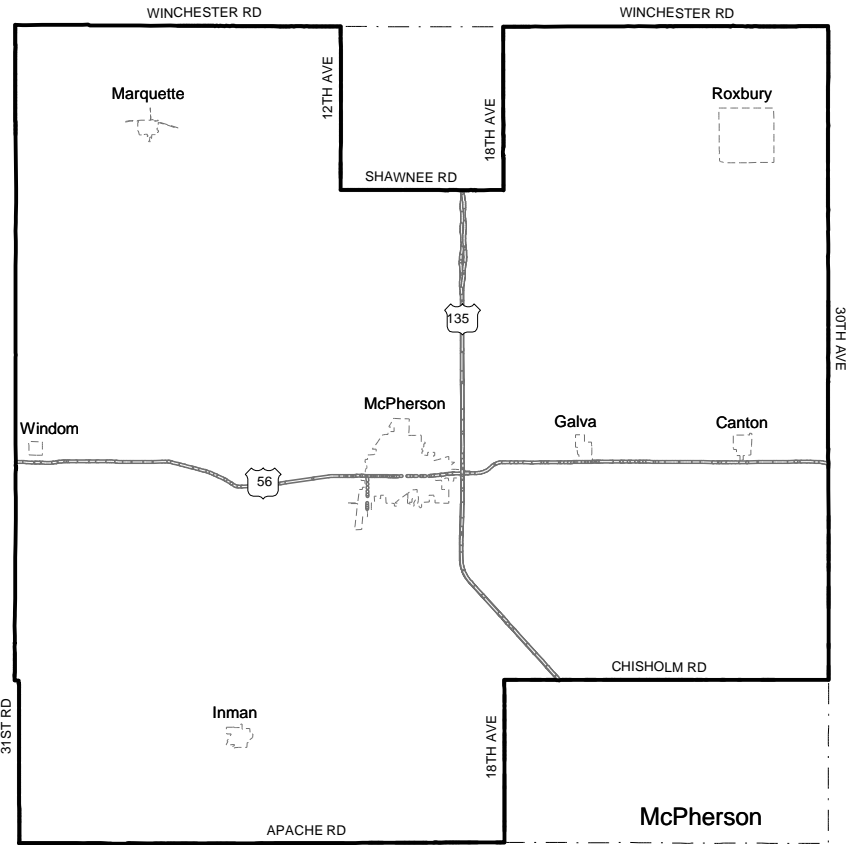

# House District 73

McPherson County: Cities: Canton, Galva, Inman, Marquette, McPherson, Roxbury and Windom;  
 Townships: Battle Hill, Bonaville, Canton, Castle, Delmore, Empire, Groveland, Gypsum Creek, Harper, Hayes, Jackson, King City, Little Valley, Lone Tree, Marquette, McPherson, New Gottland, Smoky Hill(part), South Sharps Creek, Spring Valley, Superior, Turkey Creek and Union

**Legend**

- District
- - - City & District Boundary
- County
- - - City Limits
- == Highways
- Streets