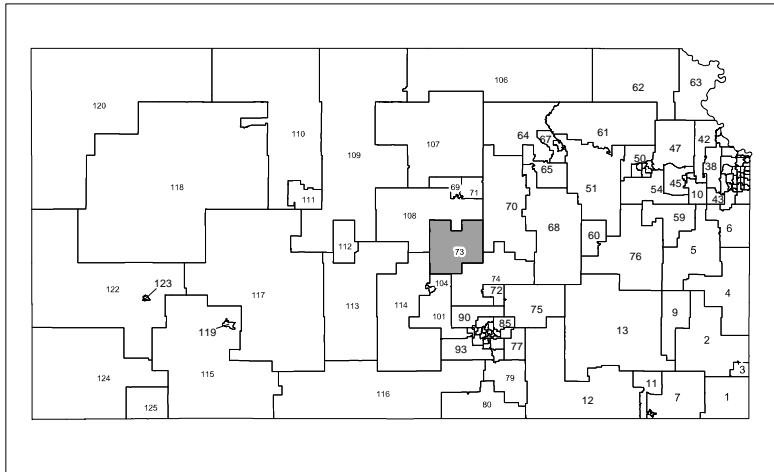

# House District 73

McPherson County: Cities: Canton, Galva, Inman, Marquette, McPherson, Roxbury and Windom;  
 Townships: Battle Hill, Bonaville, Canton, Castle, Delmore, Empire, Groveland, Gypsum Creek, Harper, Hayes, Jackson, King City, Little Valley, Lone Tree, Marquette, McPherson, New Gottland, Smoky Hill(part), South Sharps Creek, Spring Valley, Superior, Turkey Creek and Union

**Legend**

- District
- - - City & District Boundary
- County
- - - City Limits
- == Highways
- Streets