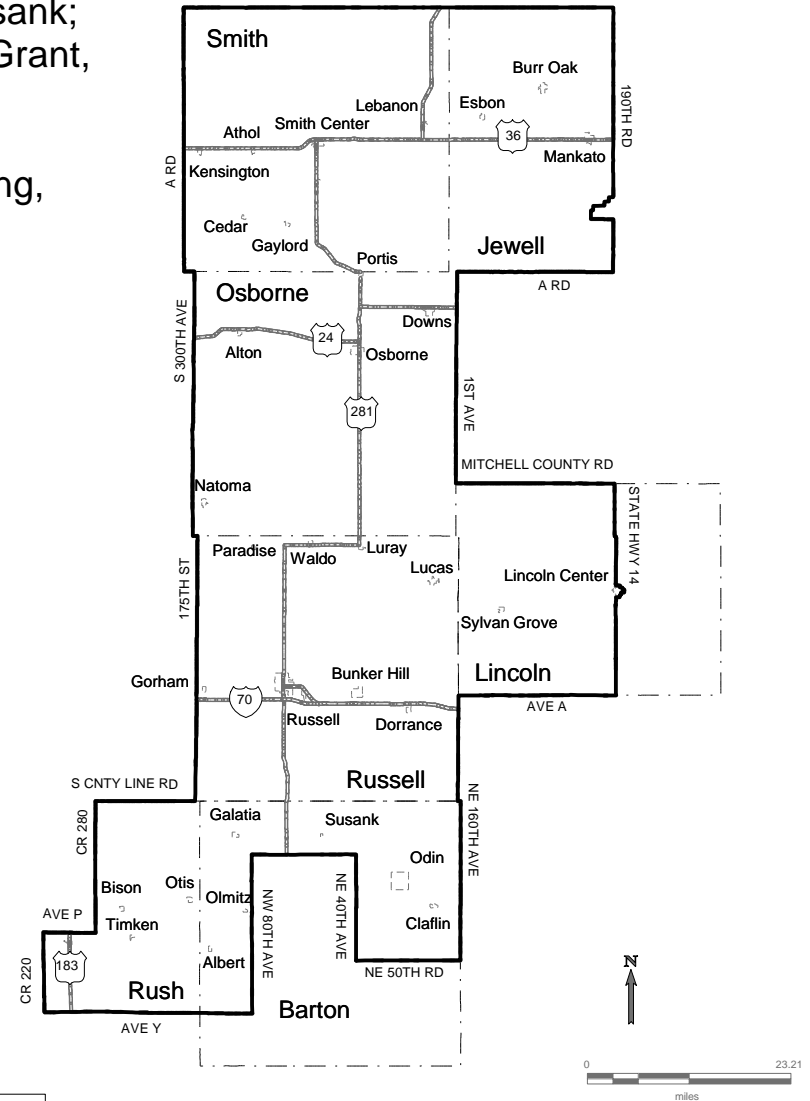

# House District 109

Osborne, Russell, and Smith Counties

Barton County: Cities: Albert, Claflin, Galatia, Odin, Olmitz and Susank;  
 Townships: Beaver, Cheyenne, Clarence, Cleveland, Fairview, Grant, Independent, Logan, Union, Walnut and Wheatland

Jewell County: Cities: Burr Oak, Esbon and Mankato;  
 Townships: Athens, Browns Creek, Burr Oak, Calvin, Center, Erving, Esbon, Harrison, Highland, Holmwood, Ionia, Limestone, Odessa, Walnut and White Mound

Lincoln County: Cities: Lincoln Center(part) and Sylvan Grove;  
 Townships: Battle Creek, Beaver(part), Cedron, Elkhorn(part), Golden Belt, Grant, Hanover, Highland, Indiana, Marion, Orange, Pleasant, Valley and Vesper

Rush County: Cities: Bison, Otis, Rush Center and Timken;  
 Townships: Banner, Center, Garfield, Illinois, Lone Star, Pioneer and Pleasantdale

**Legend**

- District
- - - City & District Boundary
- County
- City Limits
- == Highways
- Streets