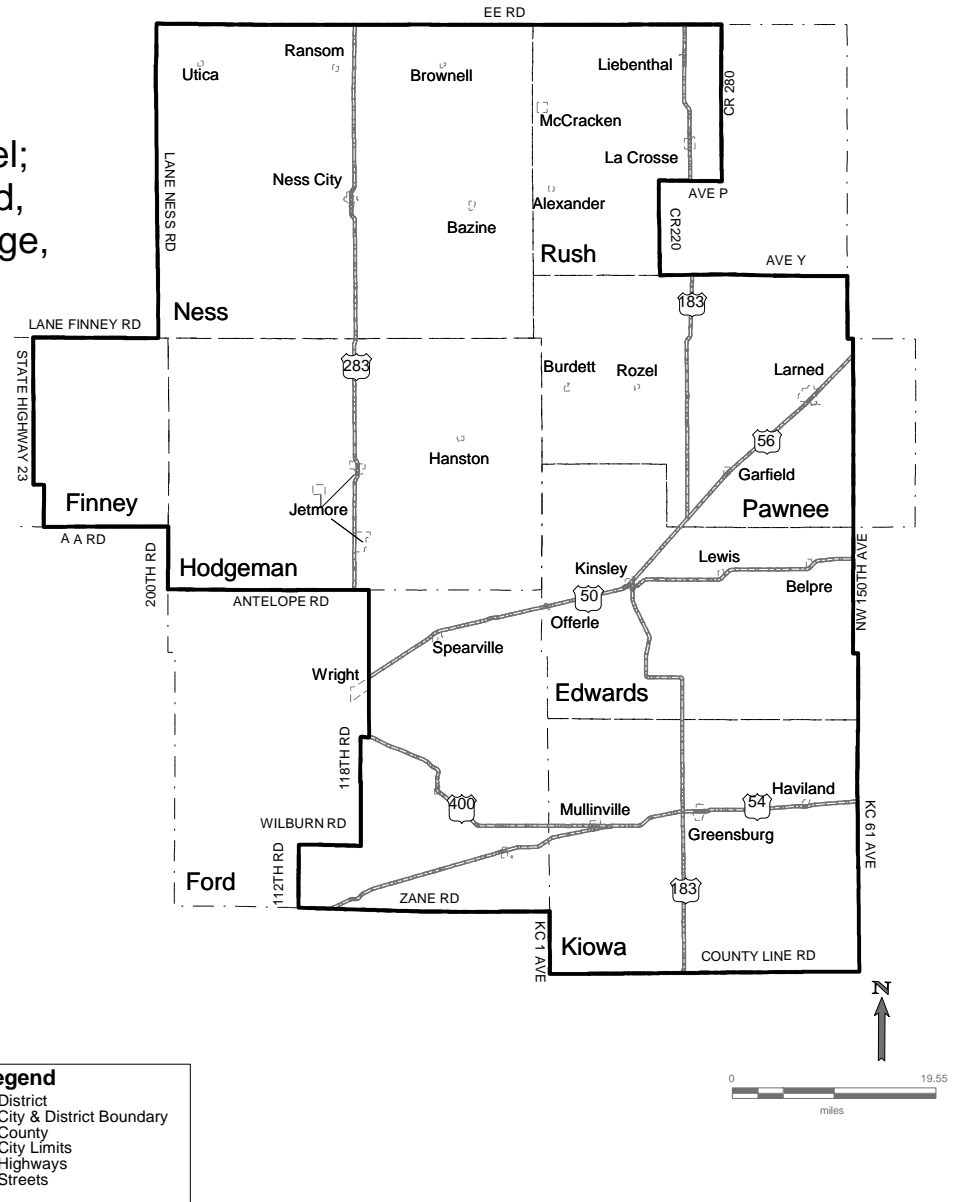

House District 117

Edwards, Hodgeman, Kiowa and Ness Counties

Finney County: Township: Garfield(part)

Ford County: Cities: Bucklin, Ford and Spearville;

Townships: Bloom, Bucklin, Ford, Sodville,
Spearville and Wheatland

Pawnee County: Cities: Burdett, Garfield, Larned and Rozel;

Townships: Ash Valley, Browns Grove, Conkling, Garfield,
Grant, Keyville, Larned, Lincoln, Morton, Orange,
Pawnee, Pleasant Grove, Pleasant Ridge,
Pleasant Valley, Santa Fe, Sawmill,
Shiley and Walnut

Rush County: Cities: Alexander, La Crosse,

Liebenthal and McCracken;

Townships: Alexander-Belle Prairie, Big Timber,
Hampton-Fairview, La Crosse-Brookdale
and Union

Legend

- District
- - - City & District Boundary
- County
- City Limits
- == Highways
- Streets