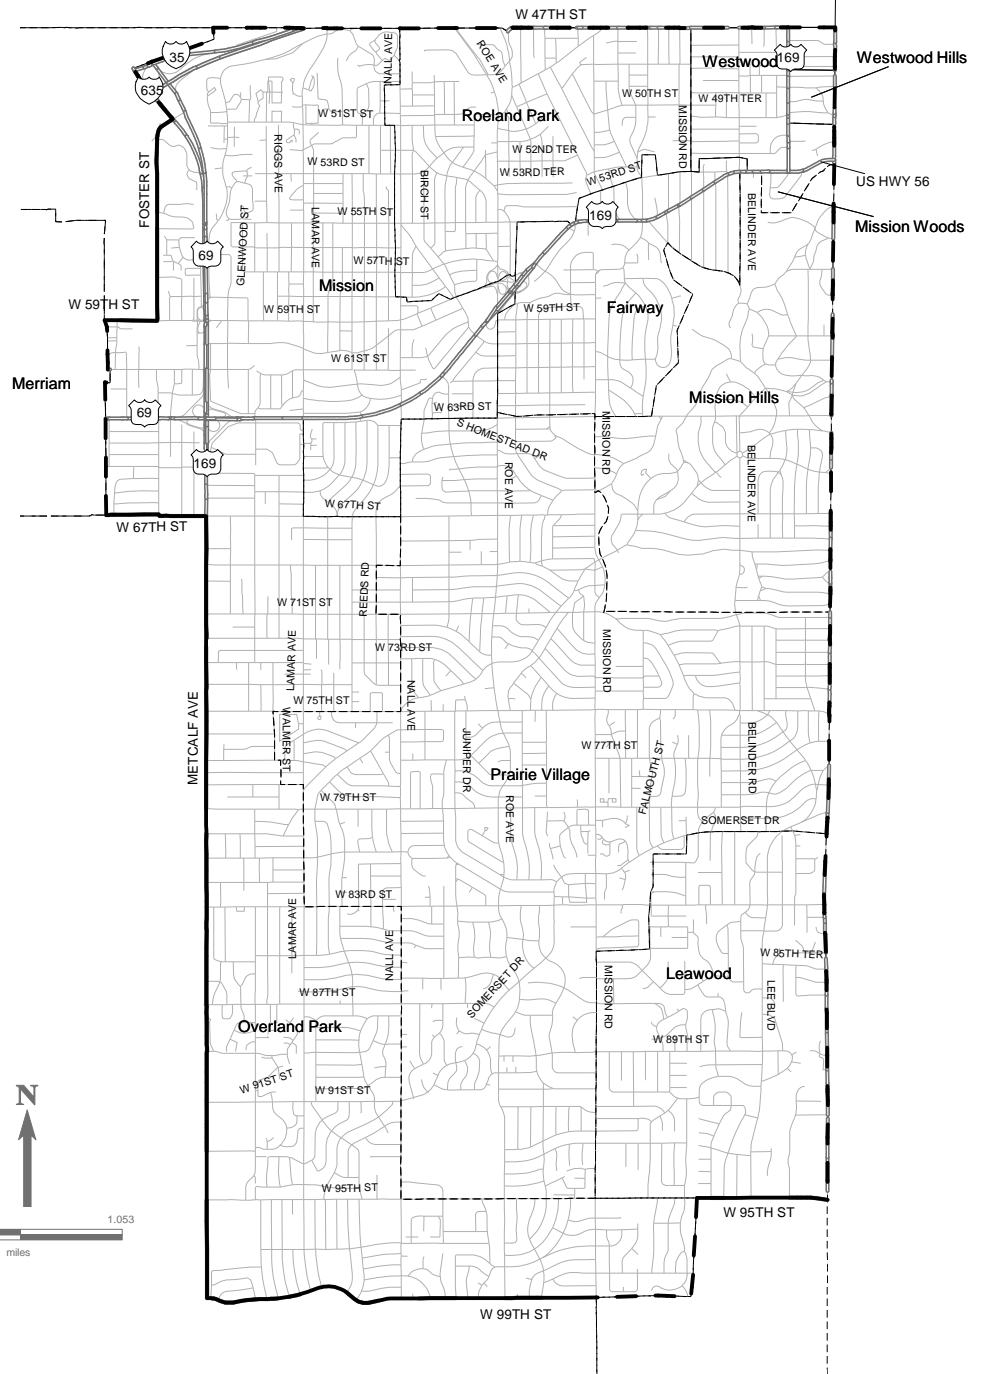

Senate District 7

Johnson County: Cities: Fairway, Leawood(part), Mission, Mission Hills, Mission Woods, Overland Park(part), Prairie Village, Roeland Park, Westwood and Westwood Hills

Legend

- District
- - - City & District Boundary
- County
- - - City Limits
- Highways
- Streets