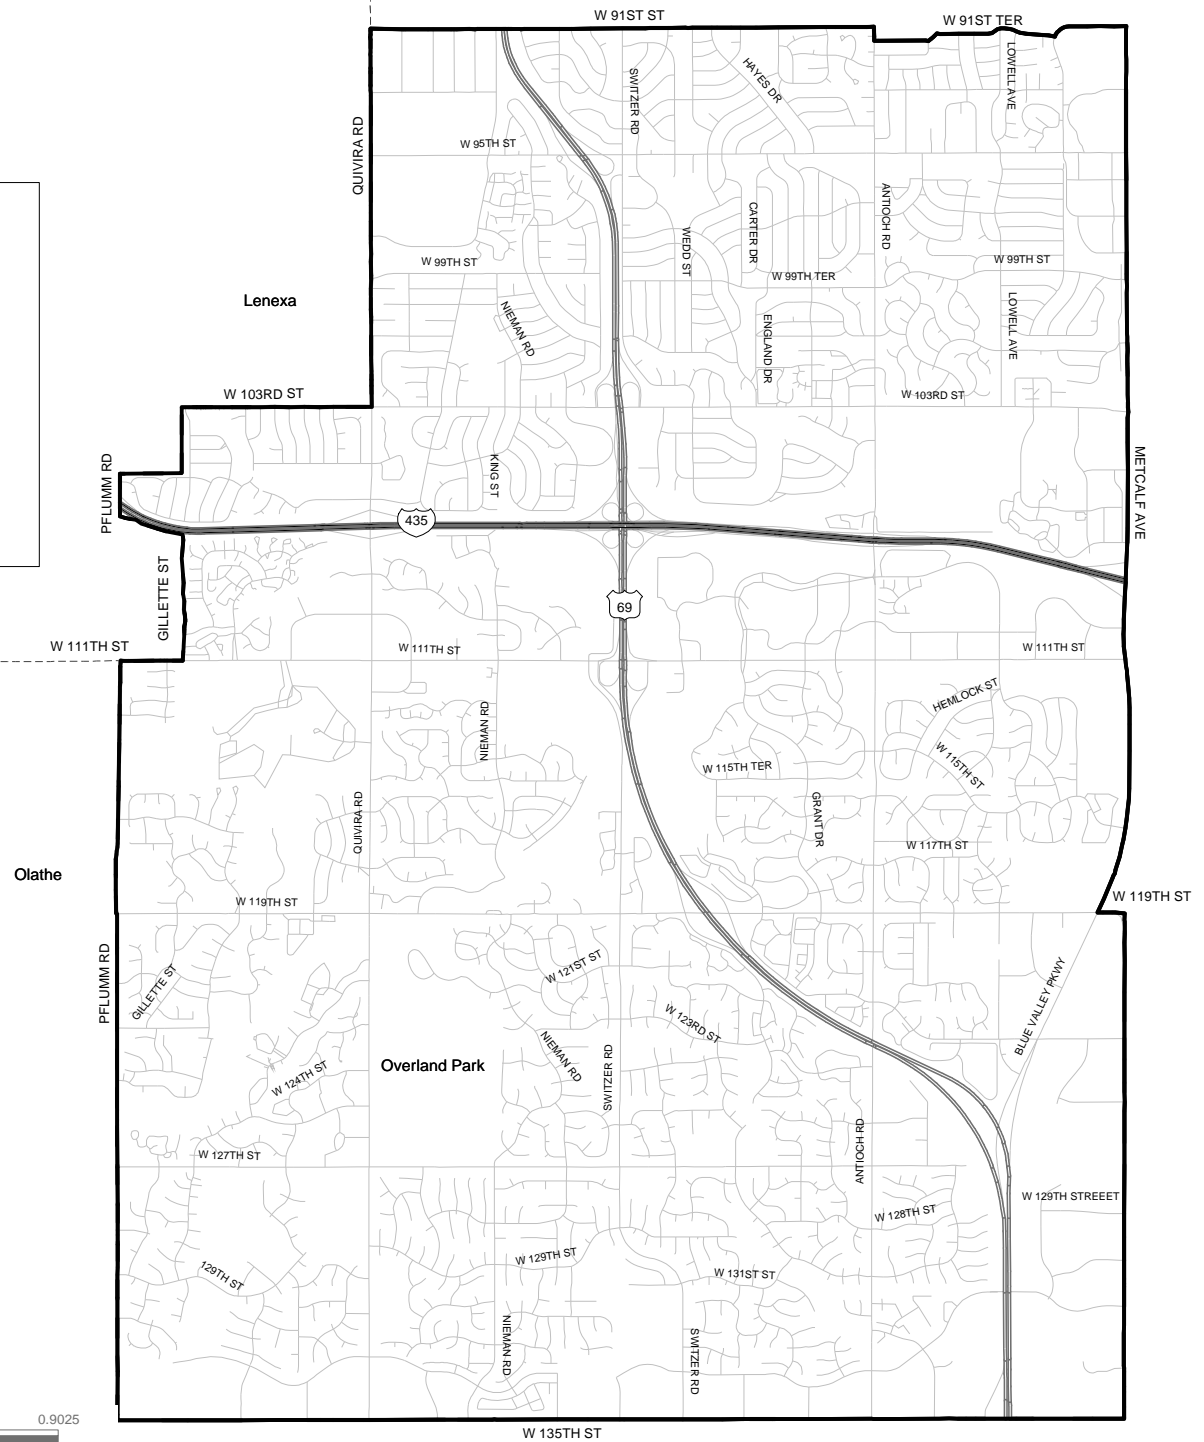

Senate District 8

Johnson County: City: Overland Park(part)

Legend

- District
- City & District Boundary
- County
- City Limits
- Highways
- Streets