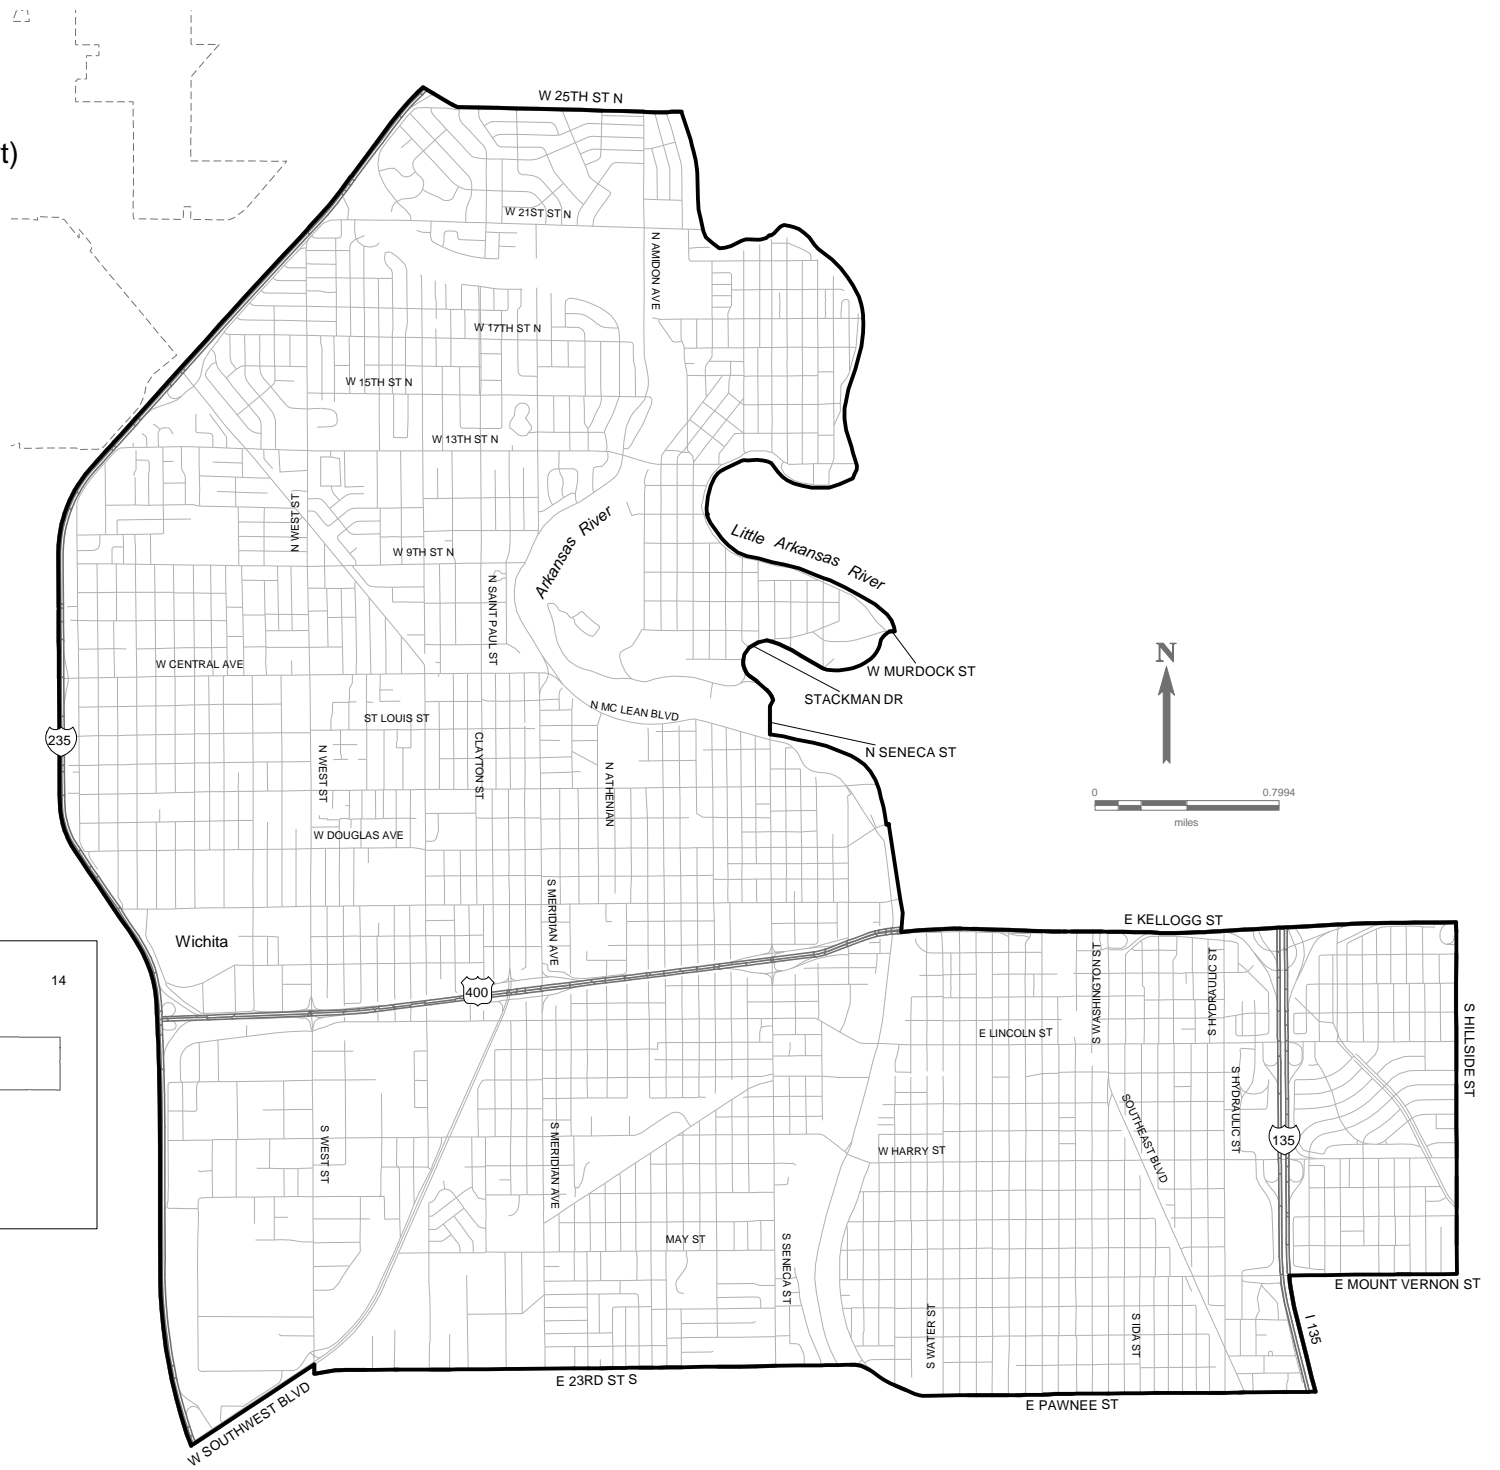

# Senate District 25

Sedgwick County: City: Wichita(part)

**Legend**

- District
- City & District Boundary
- County
- City Limits
- Highways
- Streets