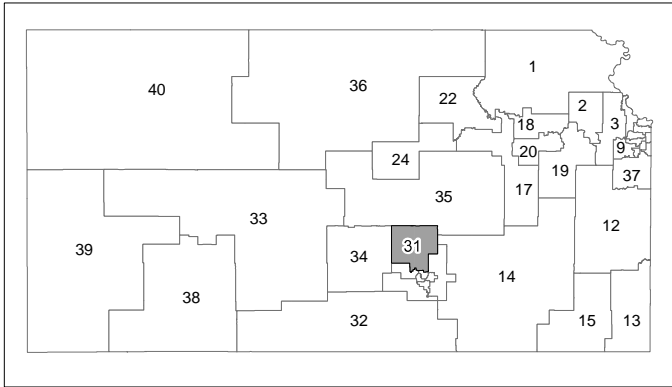

Senate District 31

Harvey County

Sedgwick County: Cities: Bel Aire(part), Bentley, Kechi(part), Maize(part), Mount Hope, Park City, Sedgwick, Valley Center and Wichita(part);

Townships: Eagle, Grant, Greeley, Kechi(part), Park(part) and Valley Center

Legend

- District
- City & District Boundary
- County
- City Limits
- Highways
- Streets