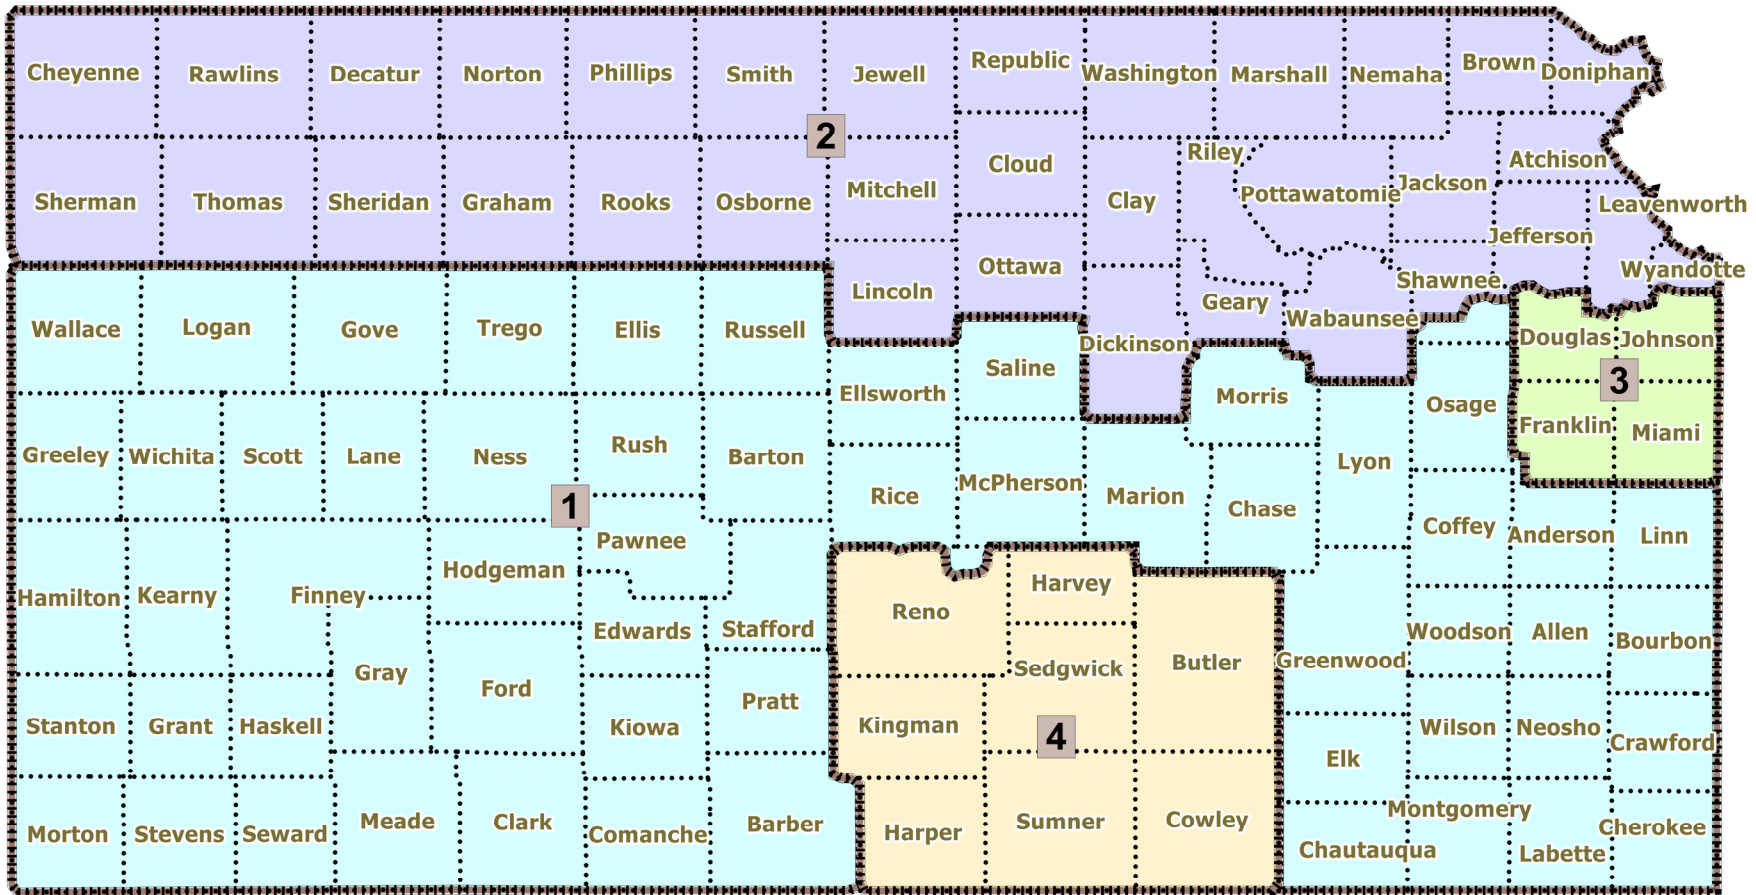

# Kansas One A

District	Population	Deviation	% Deviation
1	713278	-2	-0%
2	713279	-1	-0%
3	713281	1	0%
4	713280	0	0%