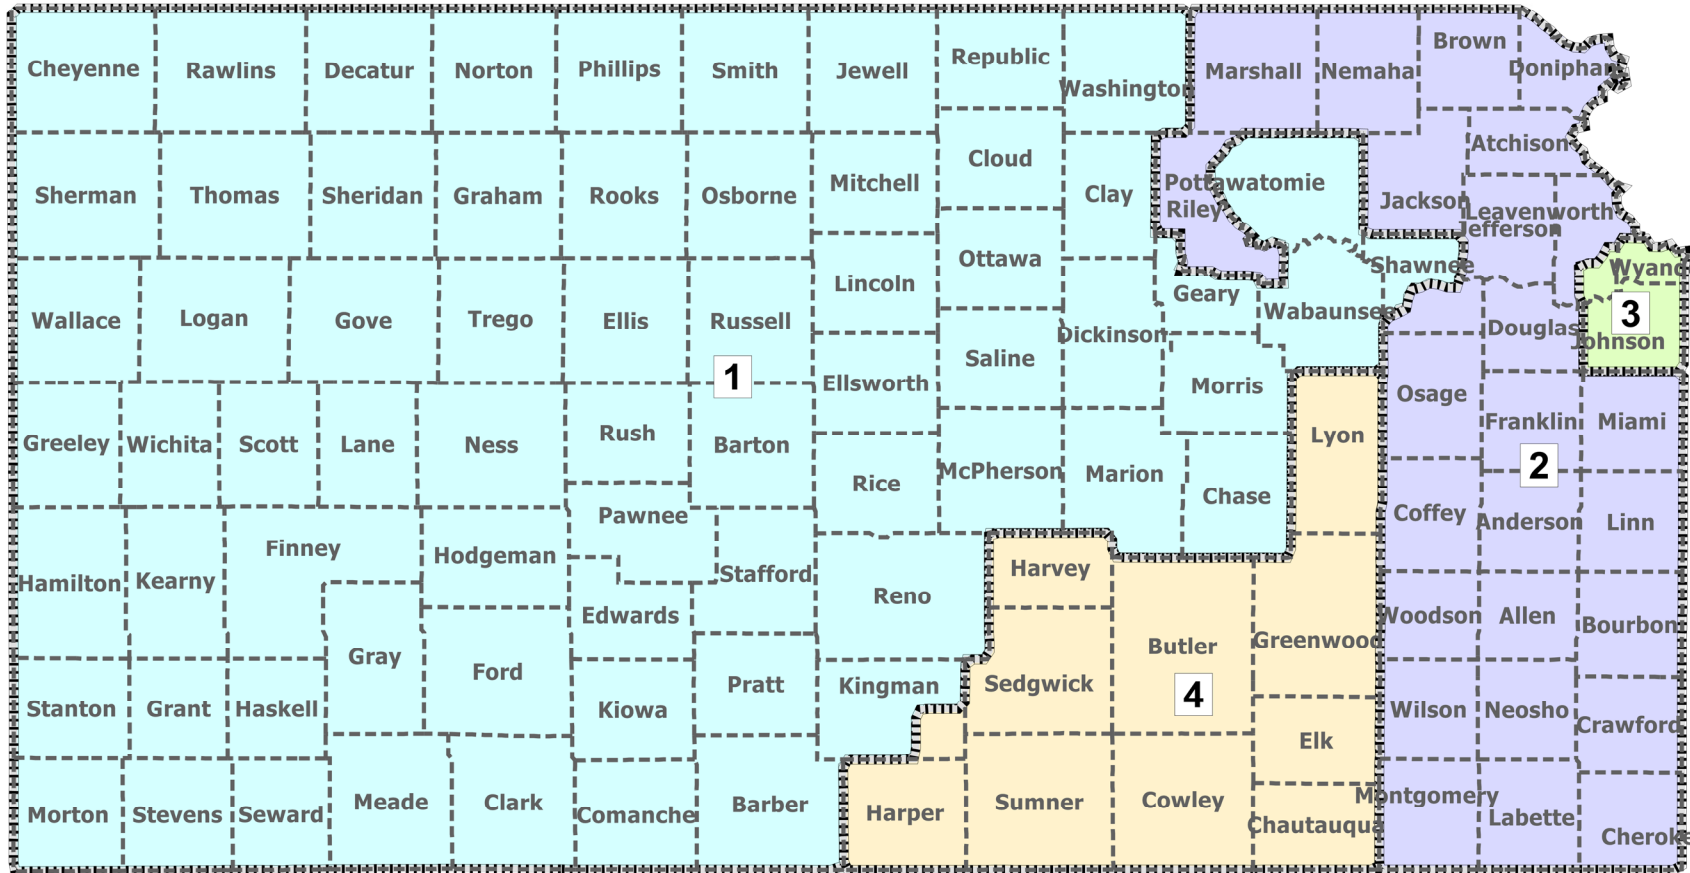

Sunflower 9c C

District	Population	Deviation	% Deviation
1	713280	0	0%
2	713277	-3	-0%
3	713280	0	0%
4	713281	1	0%