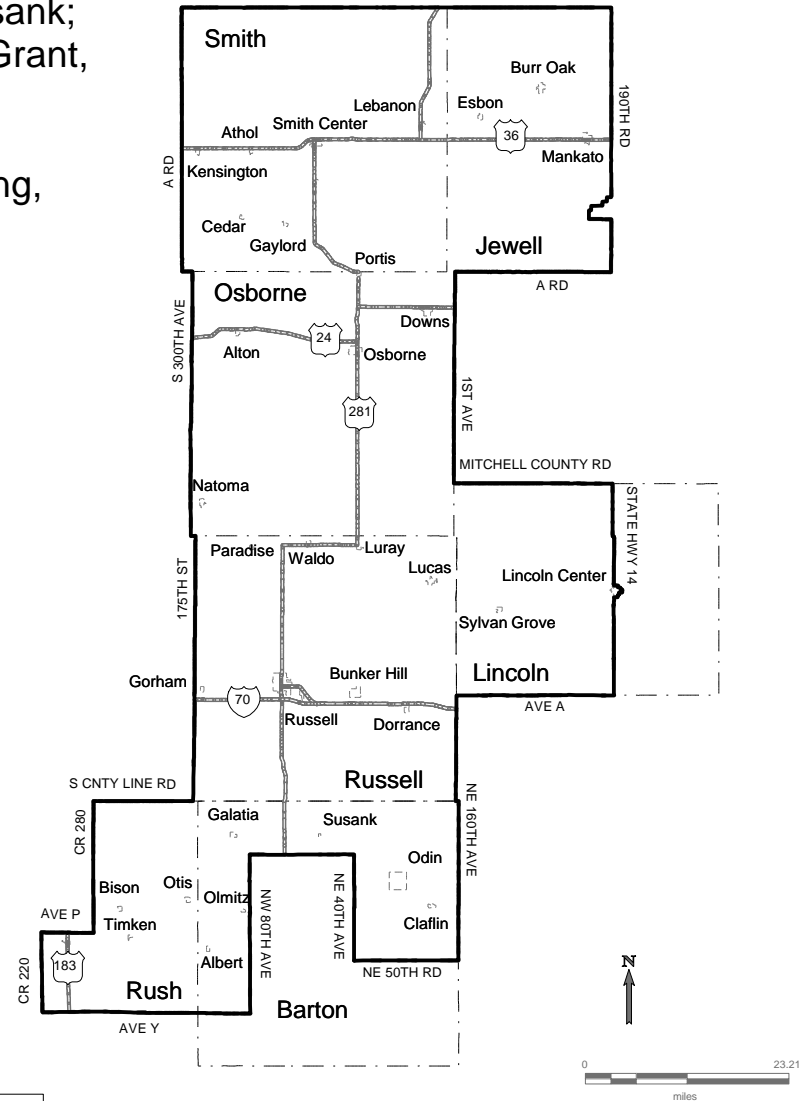

House District 109

Osborne, Russell, and Smith Counties

Barton County: Cities: Albert, Claflin, Galatia, Odin, Olmitz and Susank;
 Townships: Beaver, Cheyenne, Clarence, Cleveland, Fairview, Grant, Independent, Logan, Union, Walnut and Wheatland

Jewell County: Cities: Burr Oak, Esbon and Mankato;
 Townships: Athens, Browns Creek, Burr Oak, Calvin, Center, Erving, Esbon, Harrison, Highland, Holmwood, Ionia, Limestone, Odessa, Walnut and White Mound

Lincoln County: Cities: Lincoln Center(part) and Sylvan Grove;
 Townships: Battle Creek, Beaver(part), Cedron, Elkhorn(part), Golden Belt, Grant, Hanover, Highland, Indiana, Marion, Orange, Pleasant, Valley and Vesper

Rush County: Cities: Bison, Otis, Rush Center and Timken;
 Townships: Banner, Center, Garfield, Illinois, Lone Star, Pioneer and Pleasantdale

Legend

- District
- - - City & District Boundary
- County
- City Limits
- Highways
- Streets