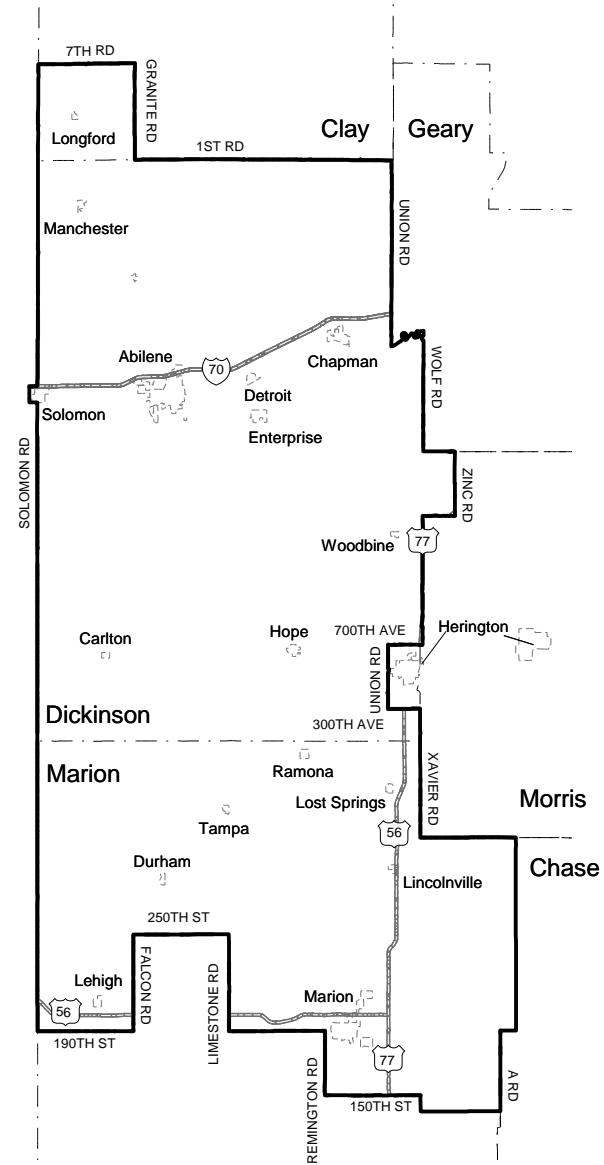

# House District 70

Clay County: City: Longford;

Township: Chapman

Dickinson County: Cities: Abilene, Carlton, Chapman, Detroit, Enterprise, Hope, Manchester, Solomon(part), Talmage and Woodbine;

Townships: Banner, Buckeye, Center, Cheever, Flora, Fragrant Hill, Garfield, Grant, Hayes, Holland, Hope, Jefferson, Liberty, Lincoln, Logan, Lyon(part), Newbern, Noble, Ridge, Rinehart, Sherman, Union, Wheatland and Willowdale

Marion County: Cities: Durham, Lehigh, Lincolnville, Lost Springs, Marion, Ramona and Tampa;

Townships: Blaine, Centre, Clark, Clear Creek, Colfax, Durham Park, Gale, Grant, Lehigh, Logan, Lost Springs and Moore

**Legend**

- District
- - - City & District Boundary
- County
- City Limits
- == Highways
- Streets