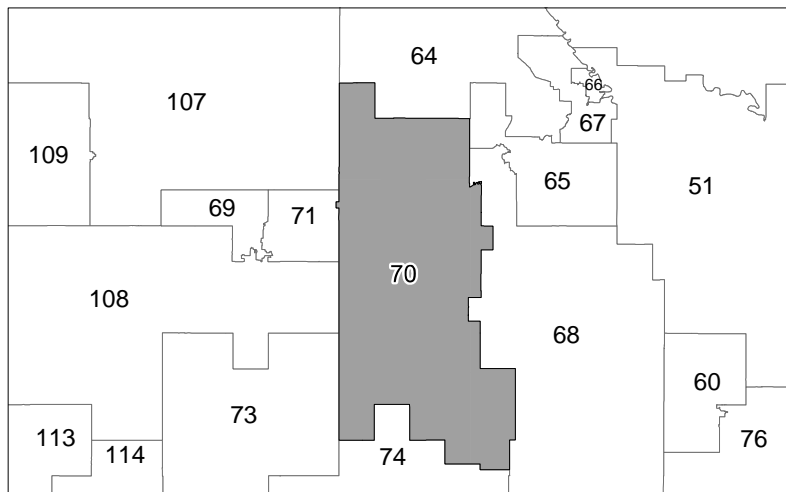

# House District 70

Clay County: City: Longford;

Township: Chapman

Dickinson County: Cities: Abilene, Carlton, Chapman, Detroit, Enterprise, Hope, Manchester, Solomon(part), Talmage and Woodbine;

Townships: Banner, Buckeye, Center, Cheever, Flora, Fragrant Hill, Garfield, Grant, Hayes, Holland, Hope, Jefferson, Liberty, Lincoln, Logan, Lyon(part), Newbern, Noble, Ridge, Rinehart, Sherman, Union, Wheatland and Willowdale

Marion County: Cities: Durham, Lehigh, Lincolnville, Lost Springs, Marion, Ramona and Tampa;

Townships: Blaine, Centre, Clark, Clear Creek, Colfax, Durham Park, Gale, Grant, Lehigh, Logan, Lost Springs and Moore

**Legend**

- District
- - - City & District Boundary
- County
- City Limits
- == Highways
- Streets